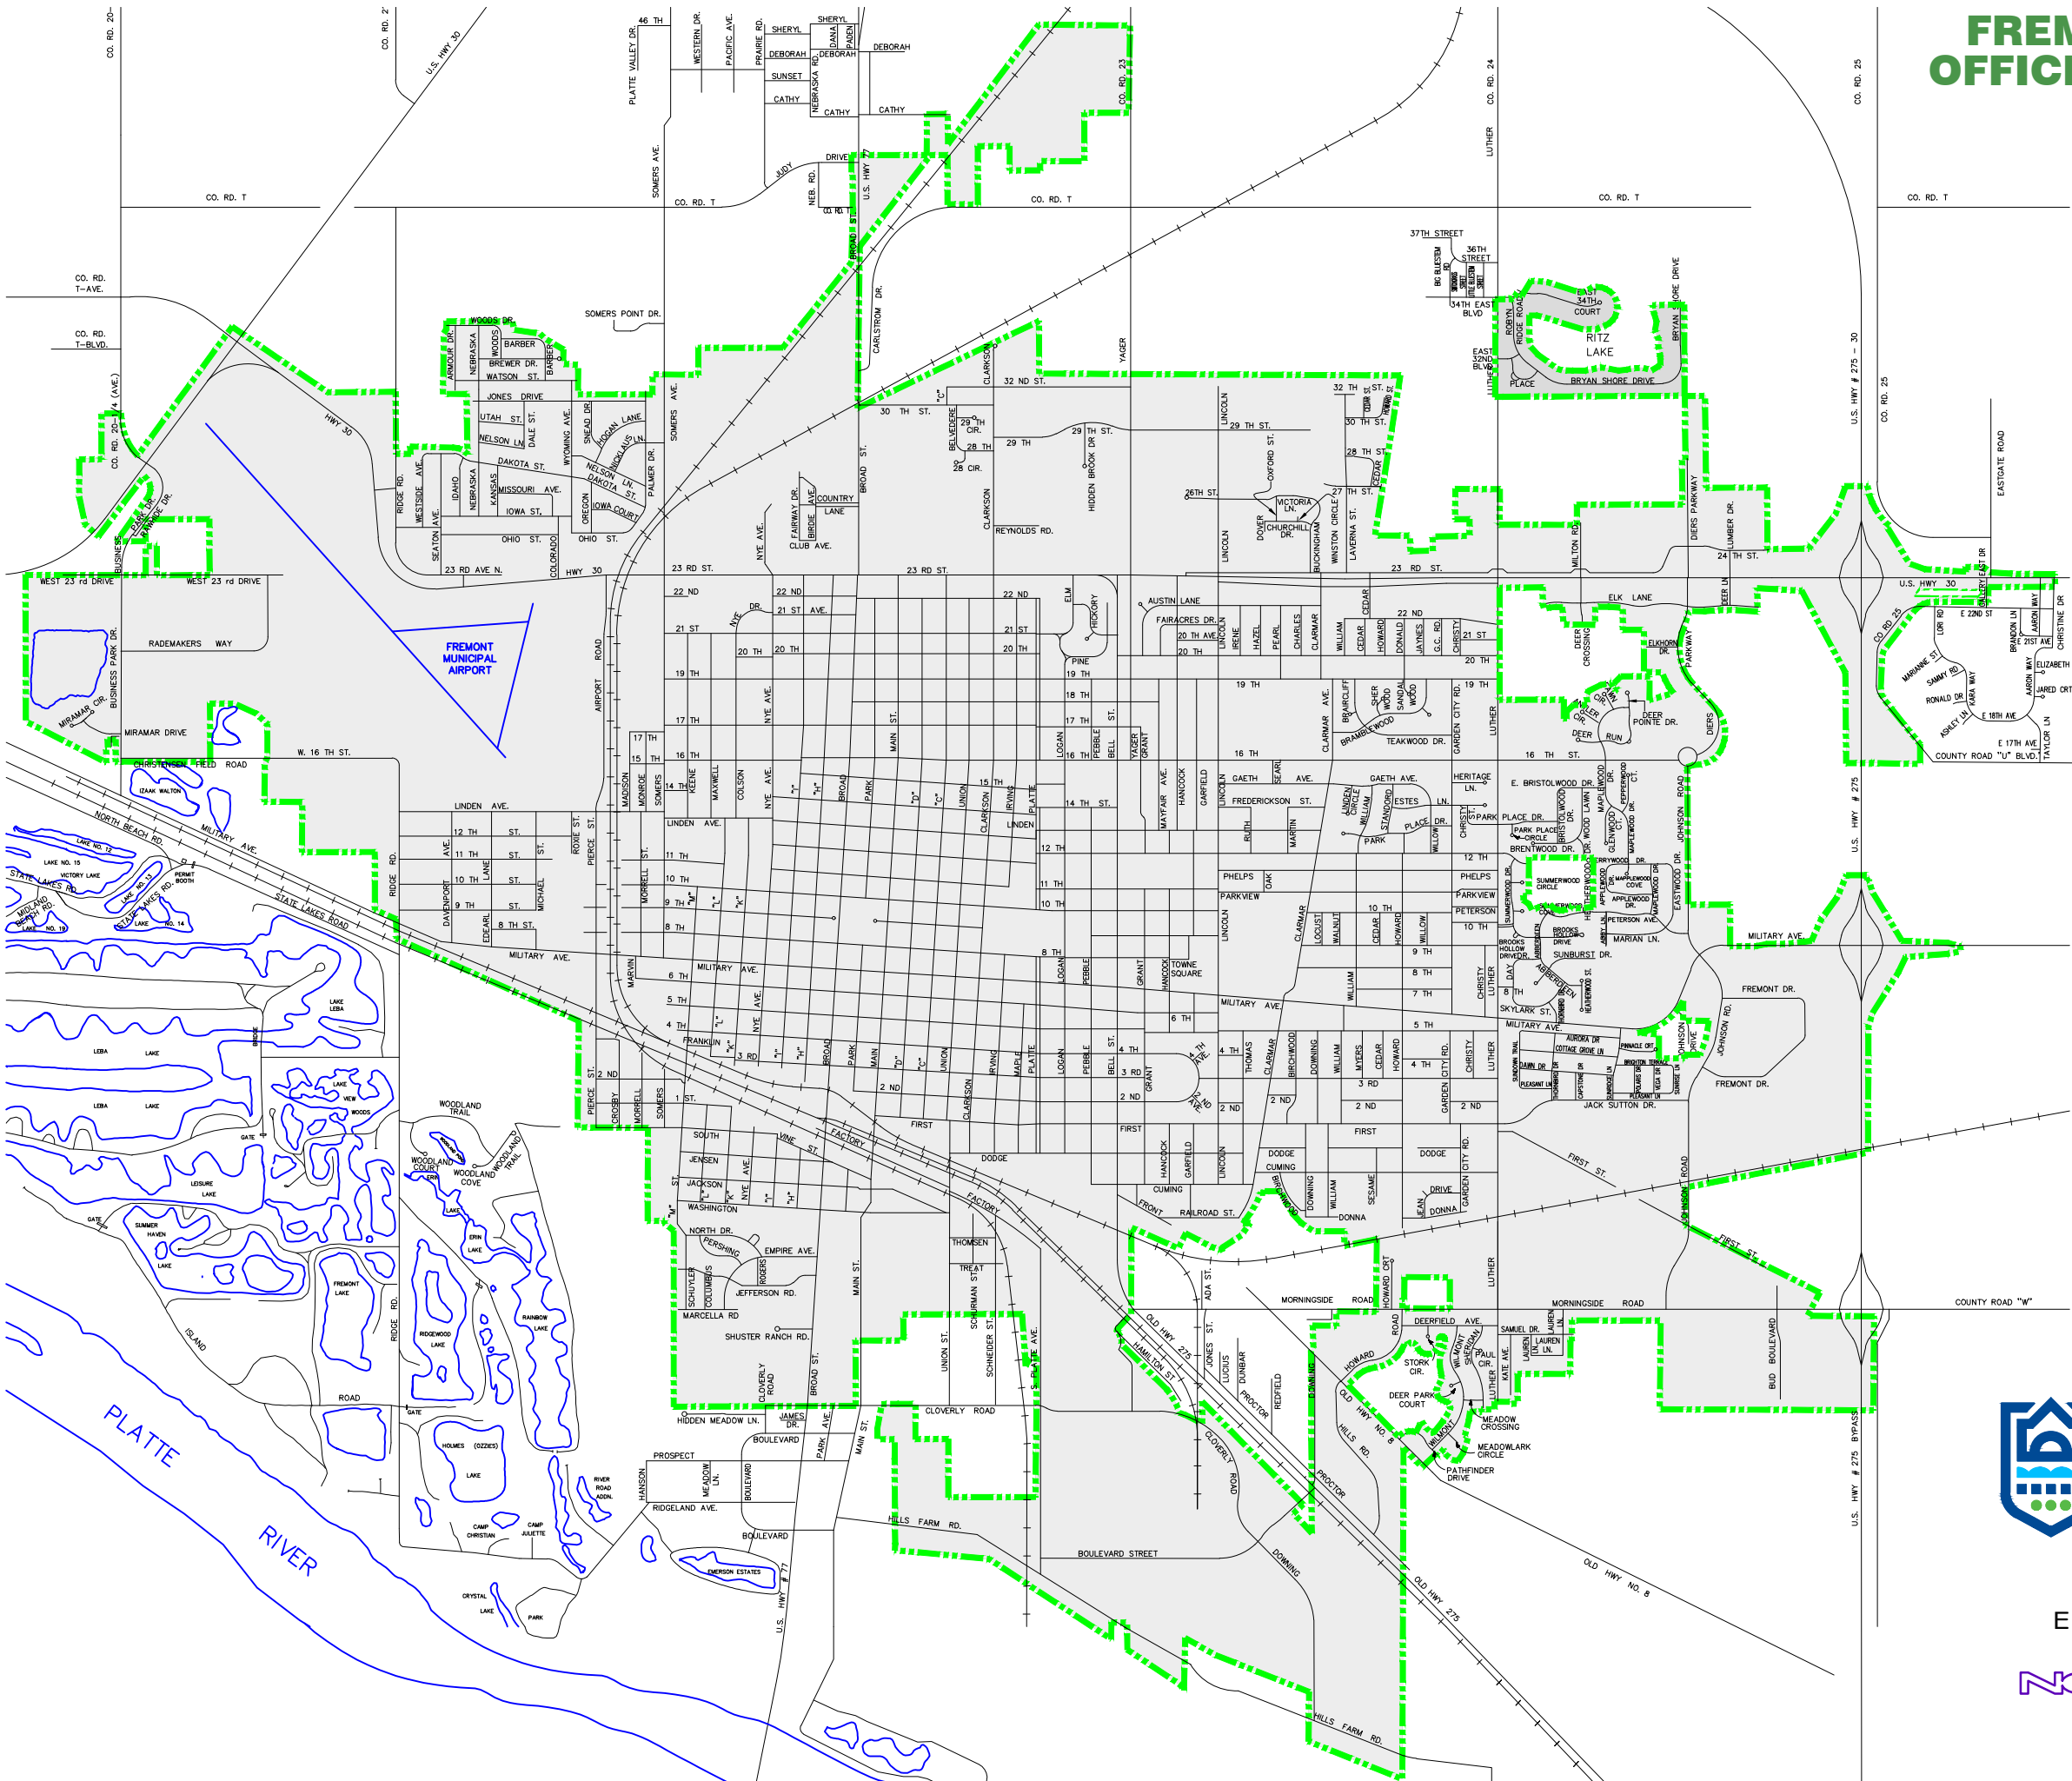

FREMONT, NEBRASKA OFFICIAL CITY LIMITS MAP 2022

LEGEND
---CITY LIMITS

 **CITY OF
FREMONT
NEBRASKA**
PUBLIC WORKS
ENGINEERING DEPARTMENT

 NOT TO SCALE
REVISED CITY LIMITS AS OF
03/08/2022